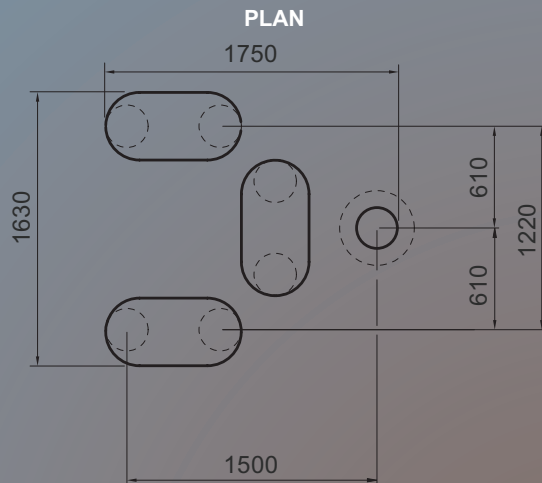

Playscape  
Creations

building better play environments

PLYOMETRICS

Plyometrics increase muscle power, and help develop strength for explosive motions such as jumping and running.

Area recommended  
2.45 m x 2.45 m