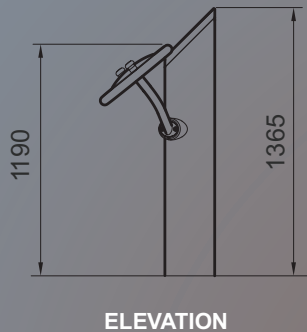

Playscape
Creations

building better play environments

TAI CHI WHEELS

Promotes flexibility and enhances relaxation and meditation. Evenly tones muscles without strain.

Area recommended
1.55 m x 1.85 m

#161311A-B