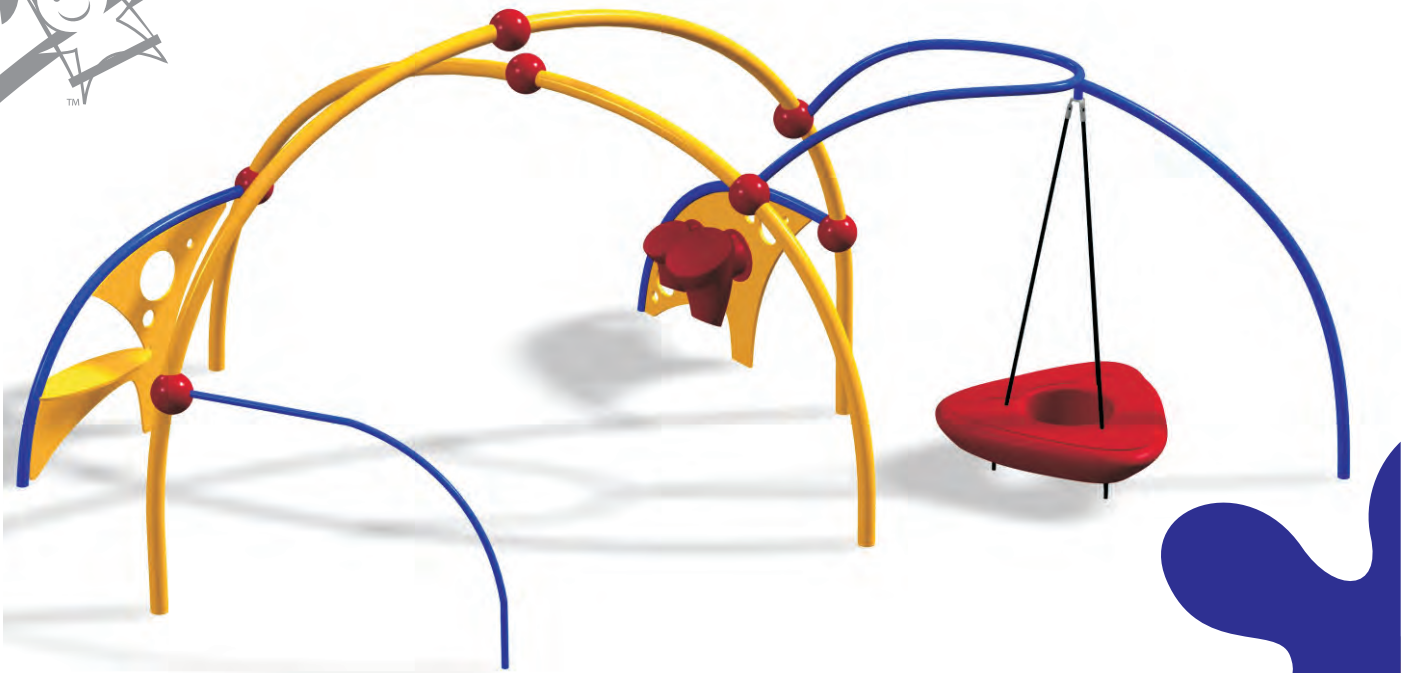

Features:

- Sized just right for toddlers and preschoolers
- Coordinates with Evos™ playsystem and components

Components:

- Cozy Coaster™ slide
- Wee Pod™ climber
- Busy Business™ panel
- Rock-n-Ring™ panel
- Twirly Bar (2)

Minimum area required:
10.8m x 9.4m
Maximum fall height: 1.15m

designed & manufactured by:

LS
landscape
structures™

park
PRODUCTS
australia

Playscape
Creations

building better play environments

WEEVOS™ Design 6

Weevos™ Design Six includes four Weevos components. For kids ages 2 to 5. All materials and play events are certified, and you get the super-durable and top quality products Landscape Structures is known for.

Features:

- Sized just right for toddlers and preschoolers
- Coordinates with Evos™ playsystem and components

Components:

- Giggle Jiggler™ climber
- Busy Business™ panel
- Rock-n-Ring™ panel
- Twirly Bar