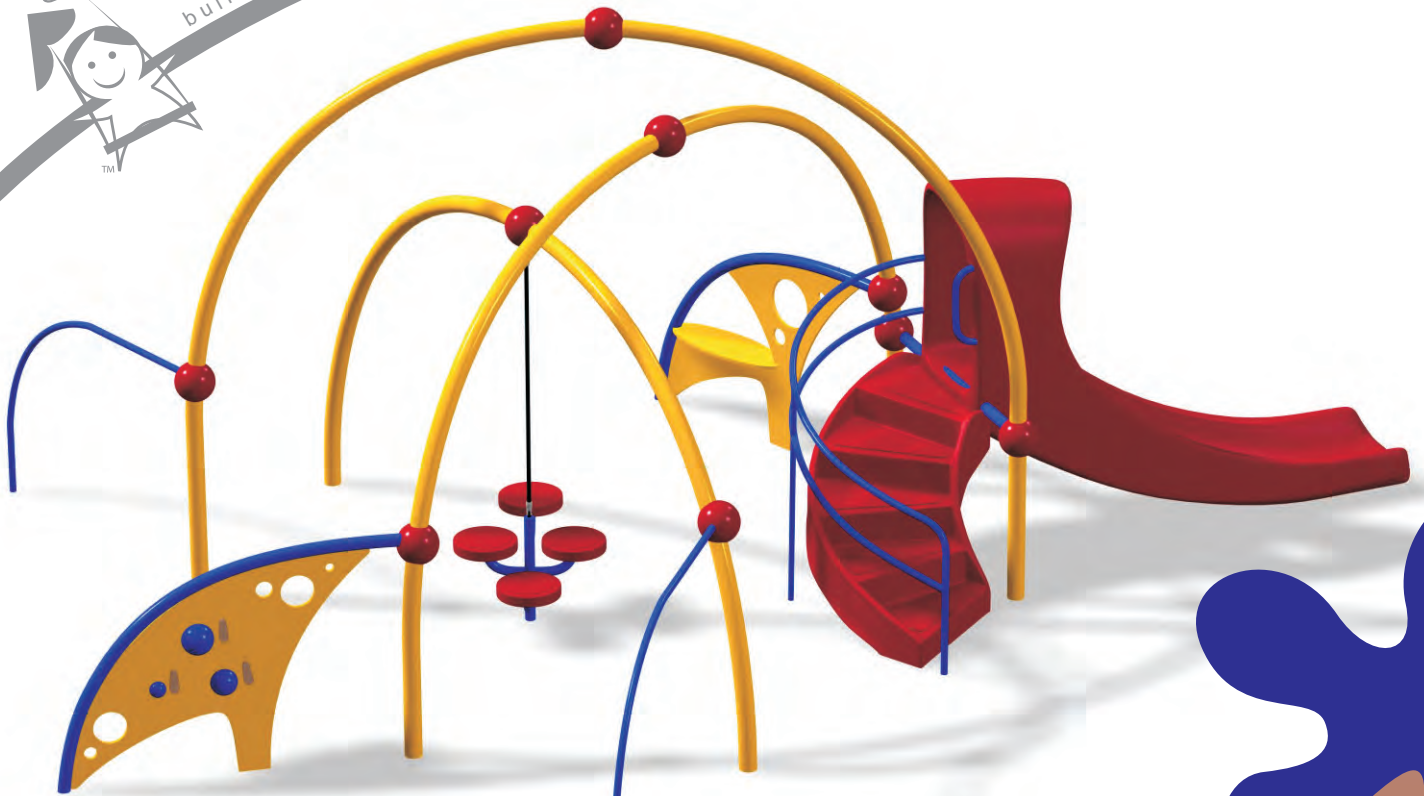

Features:

- Sized just right for toddlers and preschoolers
- Coordinates with Evos™ playsystem and components

Components:

- Cozy Coaster™ slide
- Giggle Jiggler™ climber
- Wee Pod™ climber
- Busy Business™ panel
- Rock-n-Ring™ panel
- Twirly Bar

Minimum area required:
11.4m x 10.7m
Maximum fall height: 1.15m

designed & manufactured by:

LS
landscape
structures™

park
PRODUCTS
australia

Playscape
Creations

building better play environments

WEEVOS™ Design 5

Weevos™ Design Five includes six Weevos components. For kids ages 2 to 5. All materials and play events are certified, and you get the super-durable and top quality products Landscape Structures is known for.

Features:

- Sized just right for toddlers and preschoolers
- Coordinates with Evos™ playsystem and components

Components:

- Cozy Coaster™ slide
- Wee Pod™ climber
- Busy Business™ panel
- Rock-n-Ring™ panel
- Twirly Bar (2)