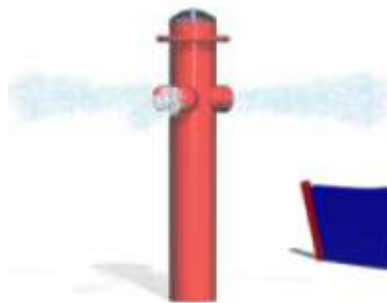

park PRODUCTS australia

COOL STUFF

Anchor's Away

Fishin' Pole

Water Pump

Crow's Nest

Sea Spray

Water Tower

Triple Play

Hank Junior

Calypso

Cloud Burst

Fun o Meter

Captivator

CRAZY CRITTERS

AQUATICS