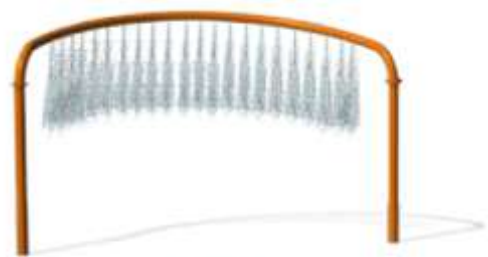

Spray Loop Tunnel

Spiral

Squeaky Clean

Squeaky Clean Brush

Castle Turret

Archway

Rainbow

Shower Curtain

Castle

Waterfall

Castle Gate

ACTIVATORS

AQUATICS

Power Play

Power Play Spray

Kids X-ing