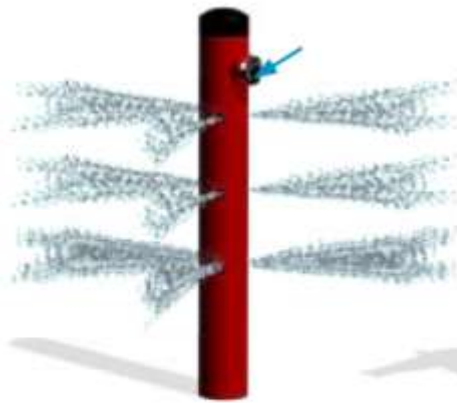

Spray Loop Tunnel

Spiral

Squeaky Clean

Squeaky Clean Brush

Castle Turret

Archway

Rainbow

Shower Curtain

Castle

Waterfall

Castle Gate

ACTIVATORS

AQUATICS

Power Play

Power Play Spray

Kids X-ing