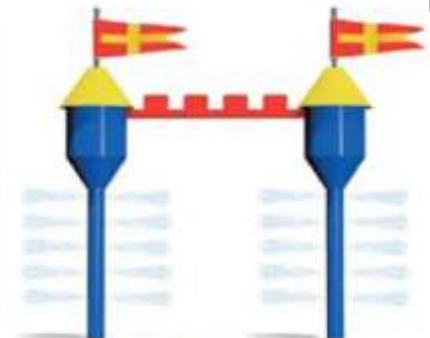

Spray Loop Tunnel

Spiral

Squeaky Clean

Squeaky Clean Brush

Castle Turret

Archway

Rainbow

Shower Curtain

Castle

Waterfall

Castle Gate

ACTIVATORS

AQUATICS

Power Play

Power Play Spray

Kids X-ing