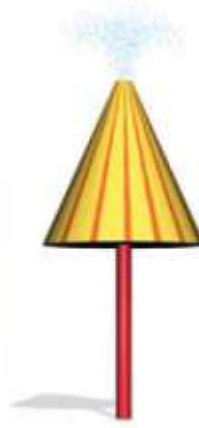

FLOWERS
& TREES

Mist Tree

Prickly Pete

AQUATICS

park PRODUCTS australia