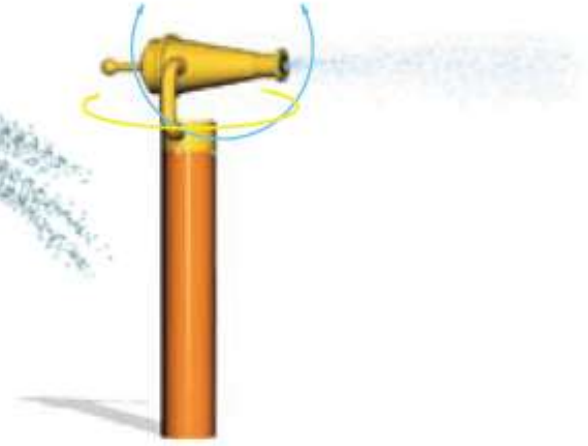

park PRODUCTS australia

CANNONS & SPRAY FACES

AQUATICS

Cannon Ball

Carronda

Lil Sqirt

Cosmic Cannon

park PRODUCTS australia