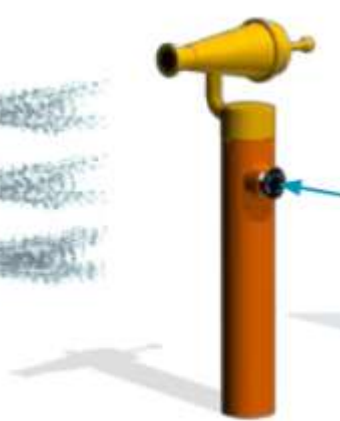

Play Pal

Ready-Set-Go