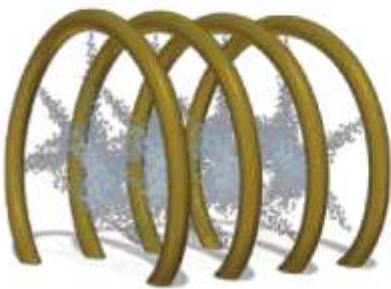

O-riginal

Wally Whale Body

Gerome

Kokospilli

SPIRALS  
'N STUFF

AQUATICS

Aqua Arch

Water-O

Spray Loop Tunnel

Spiral

Squeaky Clean

Squeaky Clean Brush

Castle Turret

Archway

Rainbow

Shower Curtain