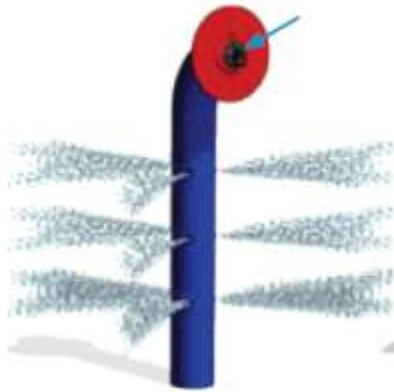

Spray Loop Tunnel

Spiral

Squeaky Clean

Squeaky Clean Brush

Castle Turret

Archway

Rainbow

Shower Curtain

Castle

Waterfall

Castle Gate

ACTIVATORS

AQUATICS

Power Play

Power Play Spray

Kids X-ing