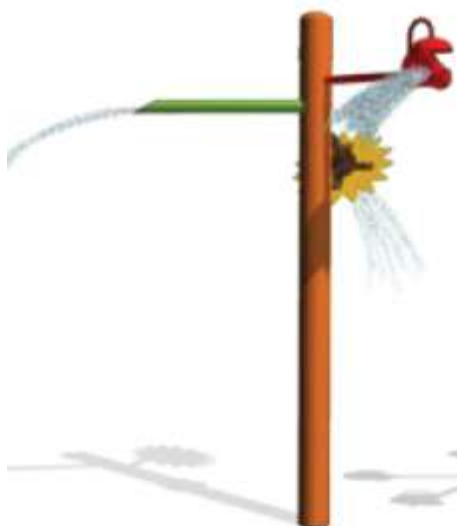

Push n Play

I spy

Spin a Roo

ISE—Interactive Sound Enhancement

Sound sprays

AQUATICS

park PRODUCTS australia

SNEAKY SOAKERS