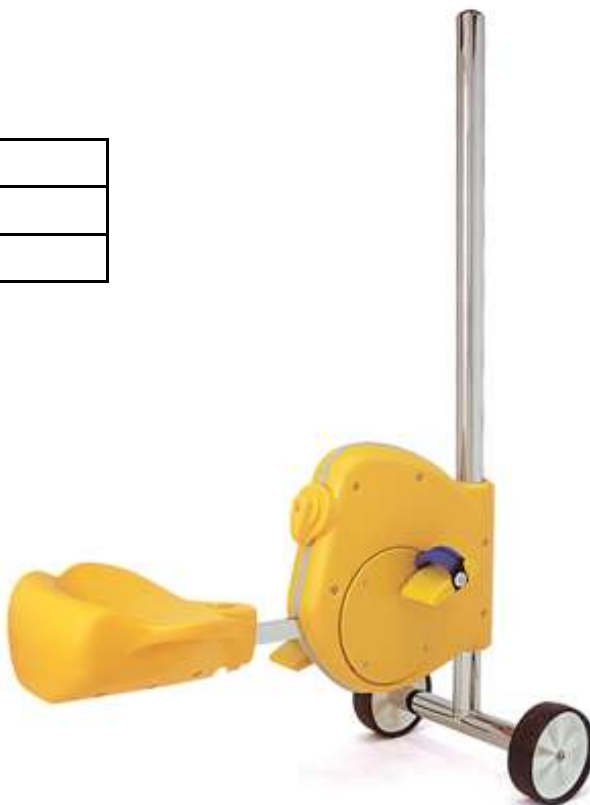

AQUATIC FITNESS EQUIPMENT

AQUA CYCLE

Model No	AFE-001
Size	200 x 75 x 170cm
Weight	45kg