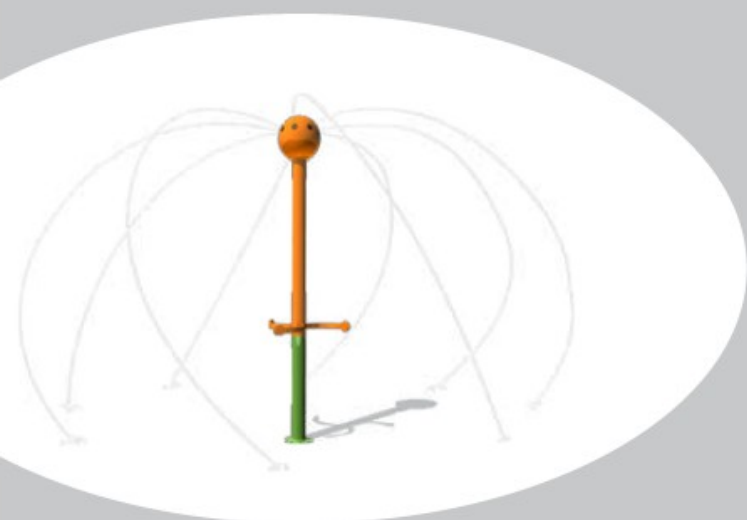

# the revolution series

spin. splash. spray. 360°.

Waterplay's revolution series is an exciting group of water features designed to spin, splash and spray in a 360° radius. The revolution series allows kids to have complete control of the water feature's rotation. With multiple handle designs and options for both toddlers and the biggest kids in the park, the revolution series is designed to create an uprising in your community.

## spin soaker

C02-112

Eight nozzles playfully spray water from the customizable top sphere as kids control the feature's rotation. Choose different colors for the lower and upper base for an exciting addition to the family area in your park.

## spin splasher

C02-275

High-action in every way. The Spin Splasher features a dumping bucket with an adjustable splash plate so that you have complete control over water placement on the spray deck. Spin, splash, smile... repeat.

## twist 'n spill

C02-273

Water cascades from the dumping bucket as kids below control where the water will splash. Built for maximum fun in high-action areas, the Twist 'n Spill comes with an adjustable splash plate.