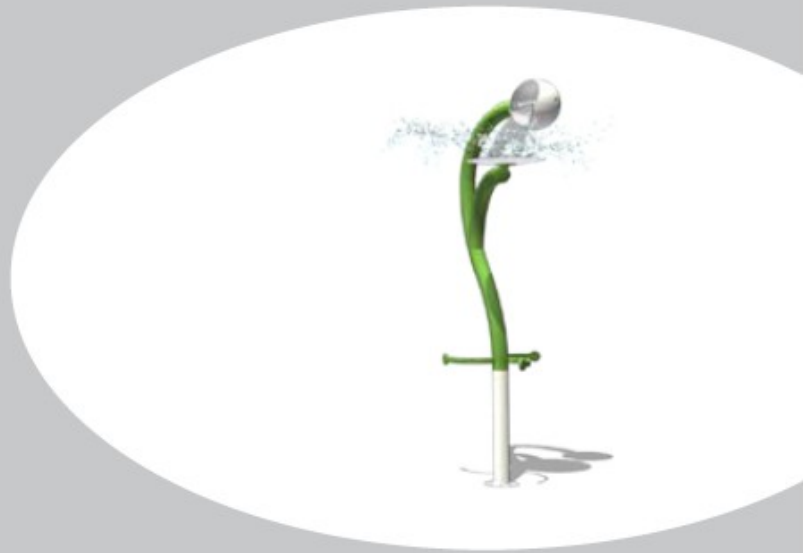

# the revolution series

spin. splash. spray. 360°.

Waterplay's revolution series is an exciting group of water features designed to spin, splash and spray in a 360° radius. The revolution series allows kids to have complete control of the water feature's rotation. With multiple handle designs and options for both toddlers and the biggest kids in the park, the revolution series is designed to create an uprising in your community.

## spin splasher

C02-275

High-action in every way. The Spin Splasher features a dumping bucket with an adjustable splash plate so that you have complete control over water placement on the spray deck. Spin, splash, smile... repeat.

## twist 'n spill

C02-273

Water cascades from the dumping bucket as kids below control where the water will splash. Built for maximum fun in high-action areas, the Twist 'n Spill comes with an adjustable splash plate.

## spiral spray

C02-276

Featuring a unique spiral that hurls water high into the air, kids can revolve the component and control where the water lands. With multiple nozzle options, the Spiral Spray is sleek and versatile.