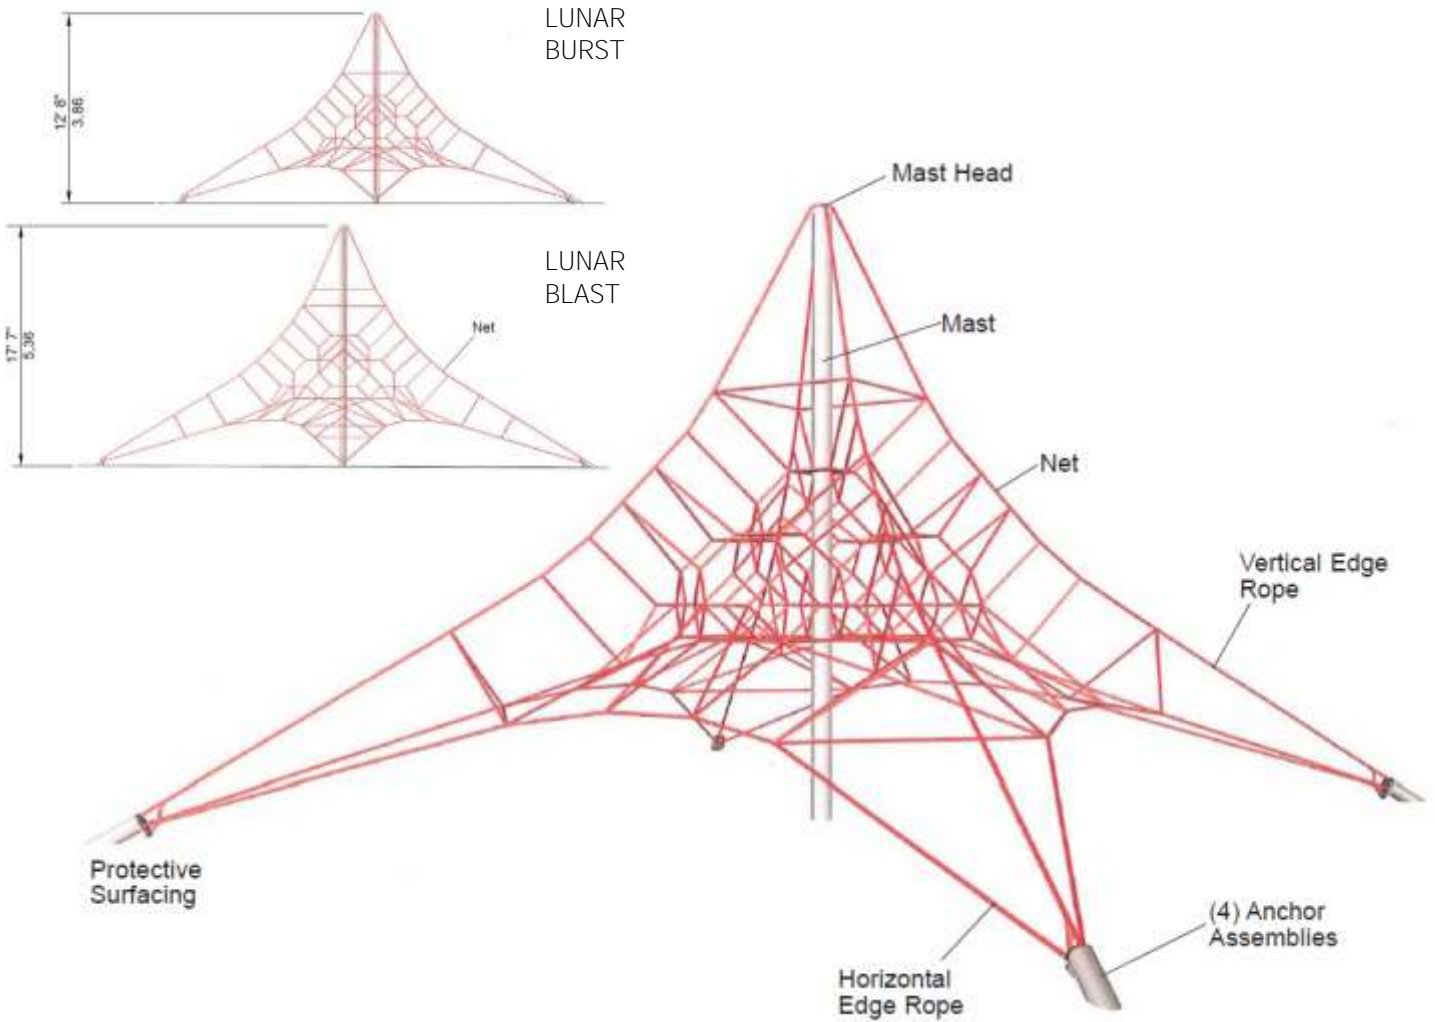

Interactive Sensory Play Panels

Wee Planet Climber

Swiggly Stix Bridge

Wee Crawl Tunnel

Lunar Burst & Lunar Blast Net Climbers

Model No: 173754A (Burst)
173755A (Blast)

Creative Climbing

Cosmic features:

You'll love the convenience, and kids will love the uninterrupted fun.

Easy-Access Tensioning The easy-to-adjust, above-ground tensioning systems ease both installation and maintenance. Located in the ball connectors for the Eclipse and at ground-level for the Lunar Blast and Burst, cables can be tensioned without disturbing the surfacing.

Polyester-Wrapped, Steel-Reinforced Cable Six-stranded, galvanized steel cables wrapped in abrasion resistant, color stable polyester yarn are extremely durable and vandal resistant.

Clean Connections The cloverleaf and "T" connectors allow for easy replacement of portions of cable rather than the whole net, and with no doubling of cable at the perimeter, the Aeronet climber boasts a crisp geometric shape.