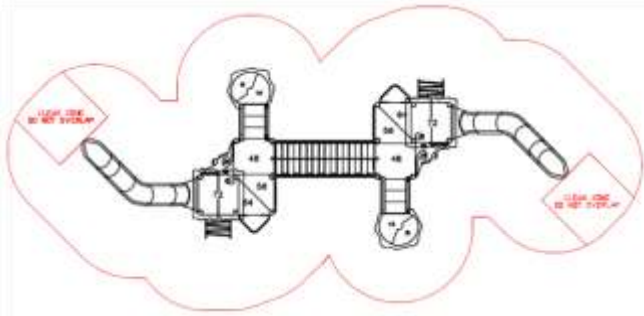

Moving imaginations from the inside out

2.5'
LOG
PILE
STEPS

8'

Model No	PB 2706
Minimum Area Required	19.8 x 9.9m
Maximum Free Height of fall	1.82m
Recommended Age Group	5 - 12 years
Available Mounting Options	Inground Only