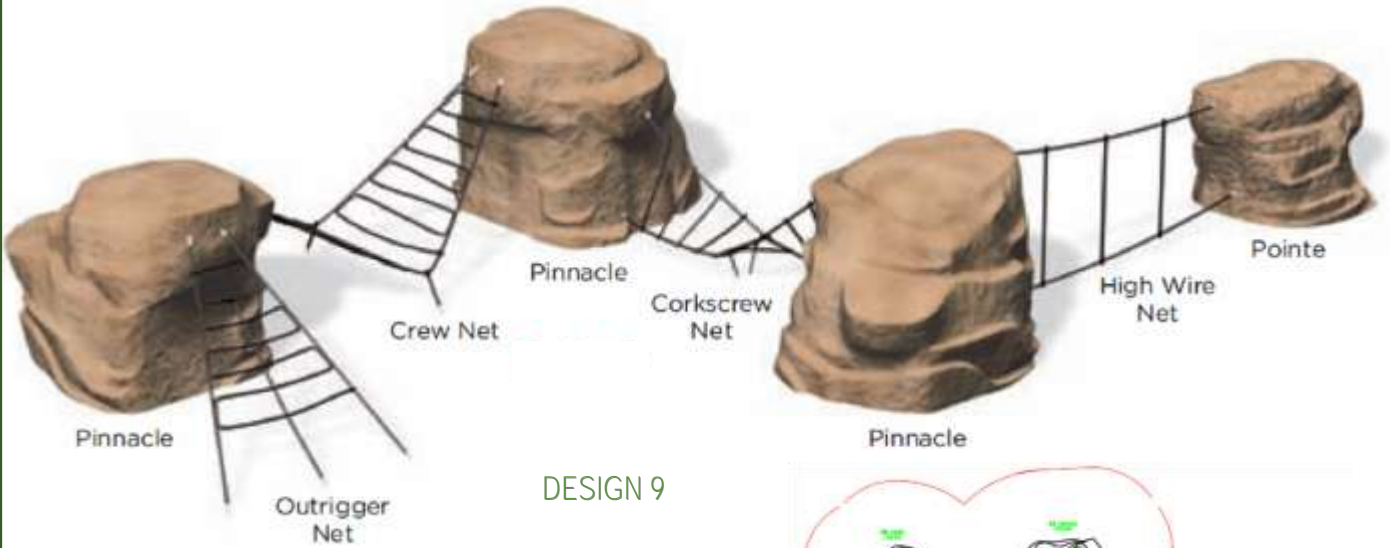

CONFIGURABLE OPTIONS

NATURAL PLAY

"PlayShaper" Models
2-5 years
Configurable Designs incorporating
NATURAL PLAY features

GFRC Components

Wood Plank Wiggle Ladder

Wood Grain Panel

Kids Only Roof

ADVENTURESCAPES

Net and Rock Combinations

DESIGN 9

Model No	169105
Minimum Area Required	18.4 x 13.3m
Maximum Free Height of fall	2.2m
Recommended Age Group	5 - 12 years
Available Mounting Options	Inground Only

DESIGN 8