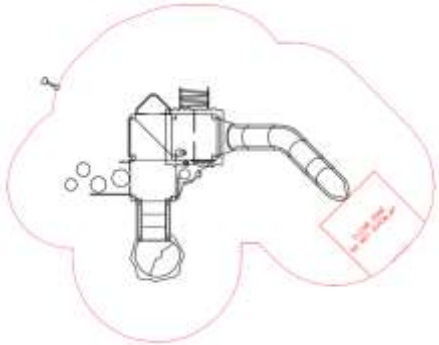

Moving imaginations from the inside out

2.5'
LOG
PILE
STEPS

8'

Model No	PB 2706
Minimum Area Required	19.8 x 9.9m
Maximum Free Height of fall	1.82m
Recommended Age Group	5 - 12 years
Available Mounting Options	Inground Only

THE
TREE HOUSE

Model No	50060-1-1
Minimum Area Required	9.7 x 12m
Maximum Free Height of fall	1.82m
Recommended Age Group	5 - 12 years
Available Mounting Options	Inground Only

NATURAL PLAY

ISSUE 1 - 2011 supersedes all previous Playscape Creations Catalogues. Though PSC believes reasonable efforts have been made to ensure the accuracy of the information contained in this Document, it may include inaccuracies or typographical errors and may be changed or updated without notice. Fallzone information is indicative only. Prices for Equipment are for supply only and are subject to change without notice. © 2011 by CMX Enterprises Pty Ltd.