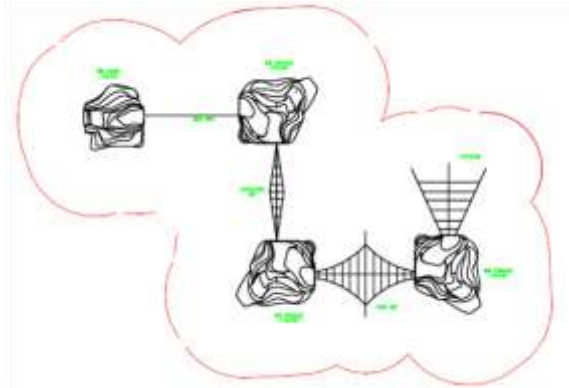

CONFIGURABLE OPTIONS

NATURAL PLAY

"PlayShaper" Models
2-5 years
Configurable Designs incorporating
NATURAL PLAY features

GFRC Components

Wood Plank Wiggle Ladder

Wood Grain Panel

Kids Only Roof

ADVENTURESCAPES

Net and Rock Combinations

DESIGN 9

Model No	169105
Minimum Area Required	18.4 x 13.3m
Maximum Free Height of fall	2.2m
Recommended Age Group	5 - 12 years
Available Mounting Options	Inground Only

DESIGN 8