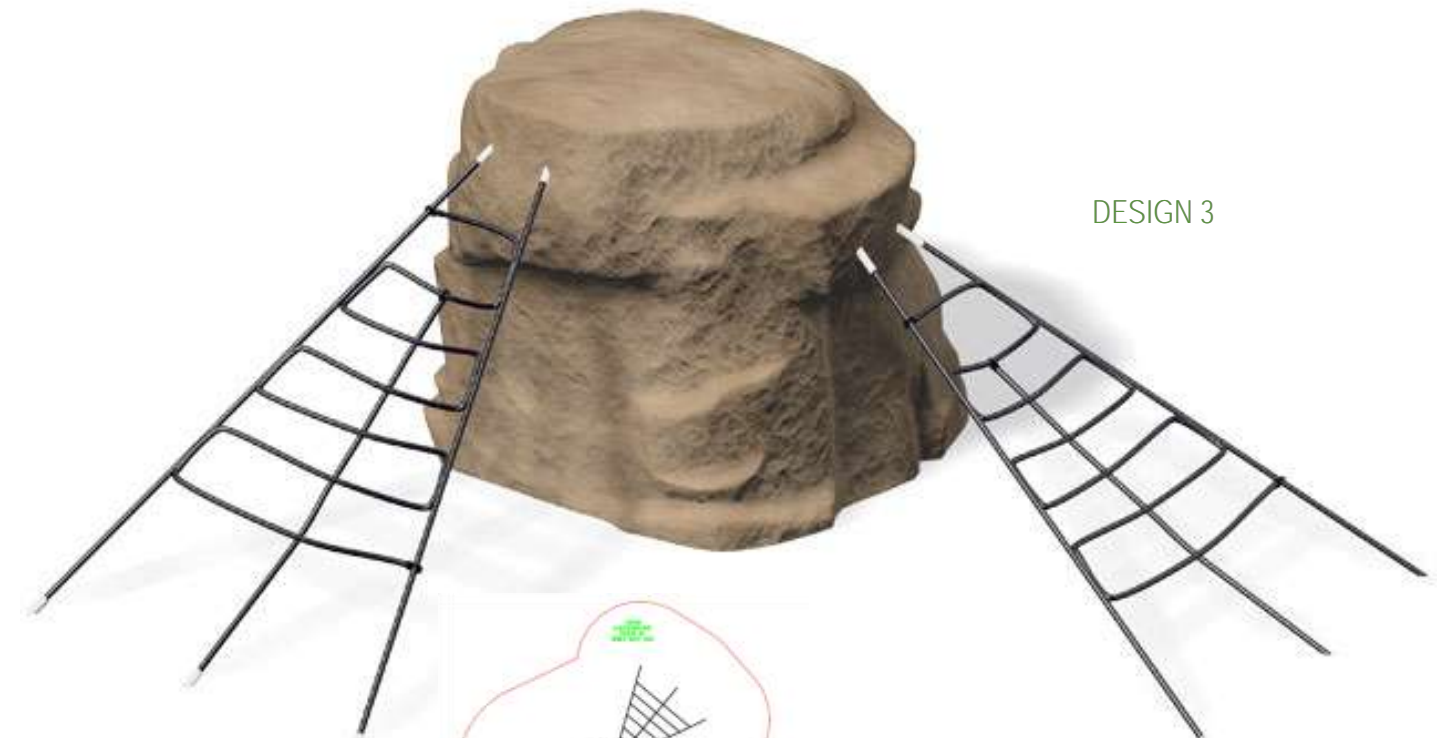

DESIGN 3

Model No	168369
Minimum Area Required	10.3 x 11.2m
Maximum Free Height of fall	2.2m
Recommended Age Group	5 - 12 years
Available Mounting Options	Inground Only