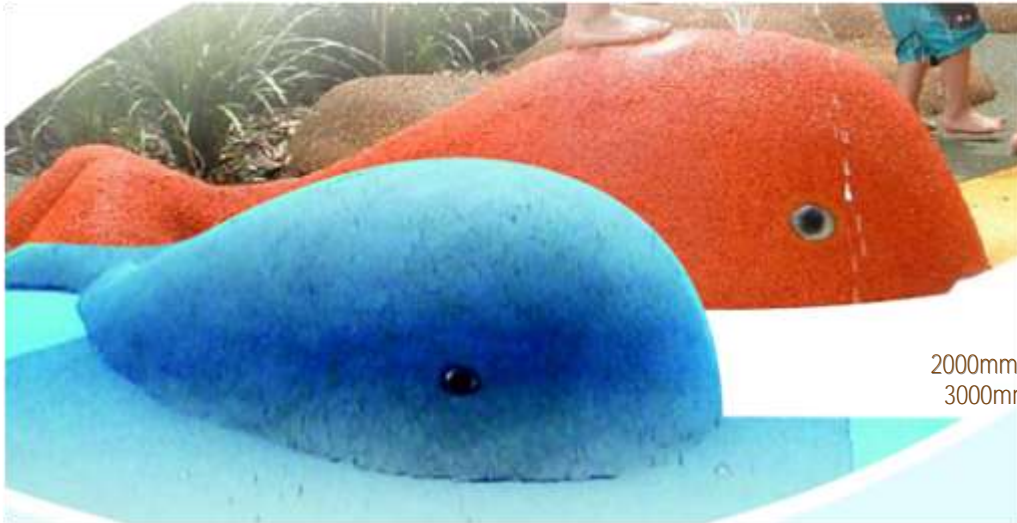

Access Wedge

RUBBER FEATURES

Domes
600mm—1800mm Diameter
300mm—900mm Heights

Frog
600mm x 700mm x 480mm

Turtle
1030mm x 1500mm x 400mm

Rocks
450mm
900mm
1300mm
2000mm

RUBBER & WATER
FEATURES

Whales
2000mm x 850mm x 450mm
3000mm x 1150 x 700mm

Starfish
600mm and 1500mm
diameters

FURNITURE & FEATURES

Bermuda Seat
1.8m lengths

Dolphin Bubbler
Wheelchair Accessible

Optional Self Draining Dog Bowl
+ Tap Assembly

Wine Barrel

Dinosaur
Footprint