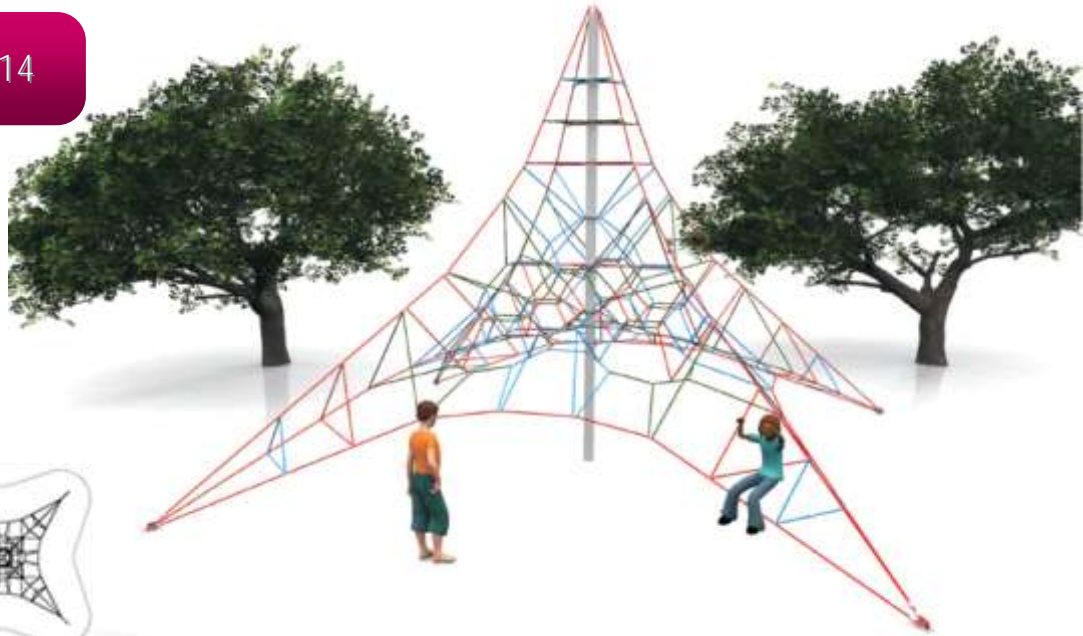

DESIGNS 13 & 14

4 and 6 metre

Minimum Required Fallzone Area	Design 13—70m Design 14—130m
Maximum Free Height of fall	4m / 6m
Recommended Age Group	5 – 12 years
Available Mounting Options	Inground Only

NET SYSTEMS