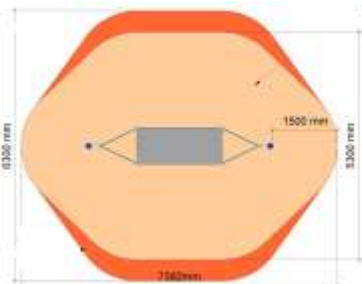

## DESIGNS 13 & 14

4 and 6 metre

Minimum Required Fallzone Area	Design 13—70m Design 14—130m
Maximum Free Height of fall	4m / 6m
Recommended Age Group	5 – 12 years
Available Mounting Options	Inground Only

## Hammock

Minimum Required Fallzone Area	30.3m <sup>2</sup>
Maximum Free Height of fall	850mm
Recommended Age Group	5 - 12 years
Available Mounting Options	Inground Only