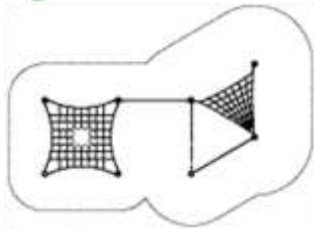

# NET SYSTEMS

designed & manufactured by:

*SM*  
landscape  
structures™

park  
PRODUCTS  
AUSTRALIA

DESIGN 1

CE001

Minimum Required Fallzone Area	50.1m
Maximum Free Height of fall	2.5m
Recommended Age Group	5 – 12 years
Available Mounting Options	Inground Only

DESIGN 2

CE002

Minimum Required Fallzone Area	40.3m
Maximum Free Height of fall	2.5m
Recommended Age Group	5 – 12 years
Available Mounting Options	Inground Only

**DESIGN 3**  
CE003

Minimum Required Fallzone Area	82.6m
Maximum Free Height of fall	2.5m
Recommended Age Group	5 – 12 years
Available Mounting Options	Inground Only

**DESIGN 4**  
CE004

Minimum Required Fallzone Area	75.2m
Maximum Free Height of fall	2.5m
Recommended Age Group	5 – 12 years
Available Mounting Options	Inground Only

DESIGN 5  
CE005

Minimum Required Fallzone Area	57.6m
Maximum Free Height of fall	2.5m
Recommended Age Group	5 – 12 years
Available Mounting Options	Inground Only

DESIGN 6  
CE006

Minimum Required Fallzone Area	77.2m
Maximum Free Height of fall	2.5m
Recommended Age Group	5 – 12 years
Available Mounting Options	Inground Only

**DESIGN 7**  
CE007

Minimum Required Fallzone Area	72.8m
Maximum Free Height of fall	2.5m
Recommended Age Group	5 – 12 years
Available Mounting Options	Inground Only