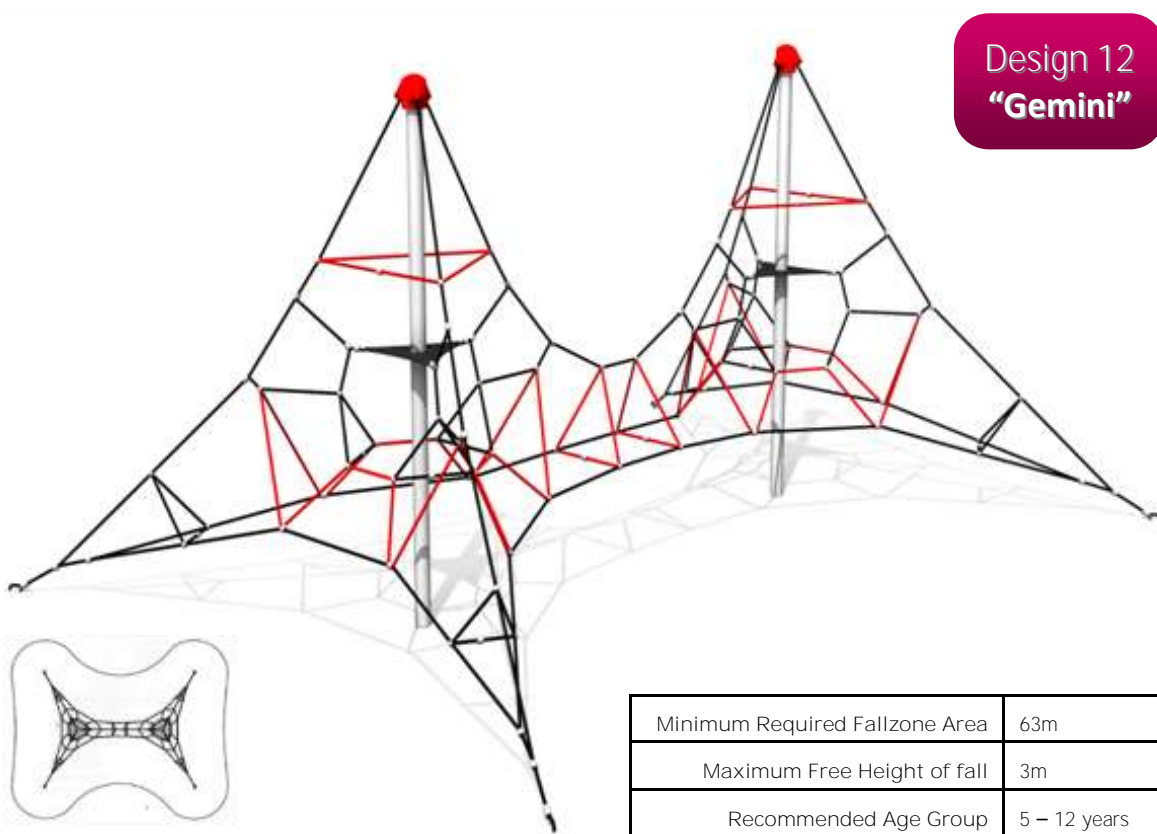

**DESIGN 8**  
CE008

Minimum Required Fallzone Area	70.7m
Maximum Free Height of fall	2.5m
Recommended Age Group	5 – 12 years
Available Mounting Options	Inground Only

DESIGN 9

CE009

Minimum Required Fallzone Area	113.8m
Maximum Free Height of fall	2.5m
Recommended Age Group	5 – 12 years
Available Mounting Options	Inground Only

DESIGN 10

CE010

Minimum Required Fallzone Area	169m
Maximum Free Height of fall	2.5m
Recommended Age Group	5 – 12 years
Available Mounting Options	Inground Only

**Design 11**  
**"Orion"**

Minimum Required Fallzone Area	39m
Maximum Free Height of fall	3m
Recommended Age Group	5 – 12 years
Available Mounting Options	Inground Only

**Design 12**  
**"Gemini"**

Minimum Required Fallzone Area	63m
Maximum Free Height of fall	3m
Recommended Age Group	5 – 12 years
Available Mounting Options	Inground Only

## DESIGNS 13 & 14

4 and 6 metre

Minimum Required Fallzone Area	Design 13—70m Design 14—130m
Maximum Free Height of fall	4m / 6m
Recommended Age Group	5 – 12 years
Available Mounting Options	Inground Only