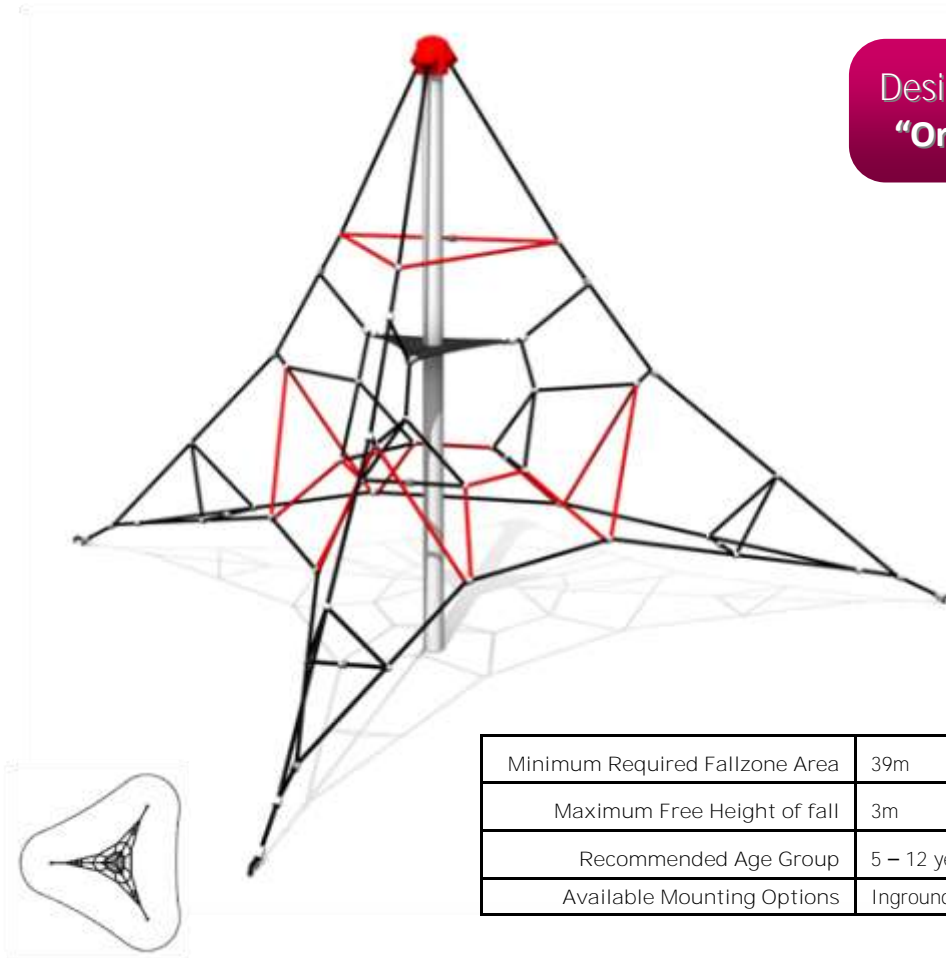

DESIGN 10

CE010

Minimum Required Fallzone Area	169m
Maximum Free Height of fall	2.5m
Recommended Age Group	5 – 12 years
Available Mounting Options	Inground Only

**Design 11**  
**"Orion"**

Minimum Required Fallzone Area	39m
Maximum Free Height of fall	3m
Recommended Age Group	5 – 12 years
Available Mounting Options	Inground Only

**Design 12**  
**"Gemini"**

Minimum Required Fallzone Area	63m
Maximum Free Height of fall	3m
Recommended Age Group	5 – 12 years
Available Mounting Options	Inground Only