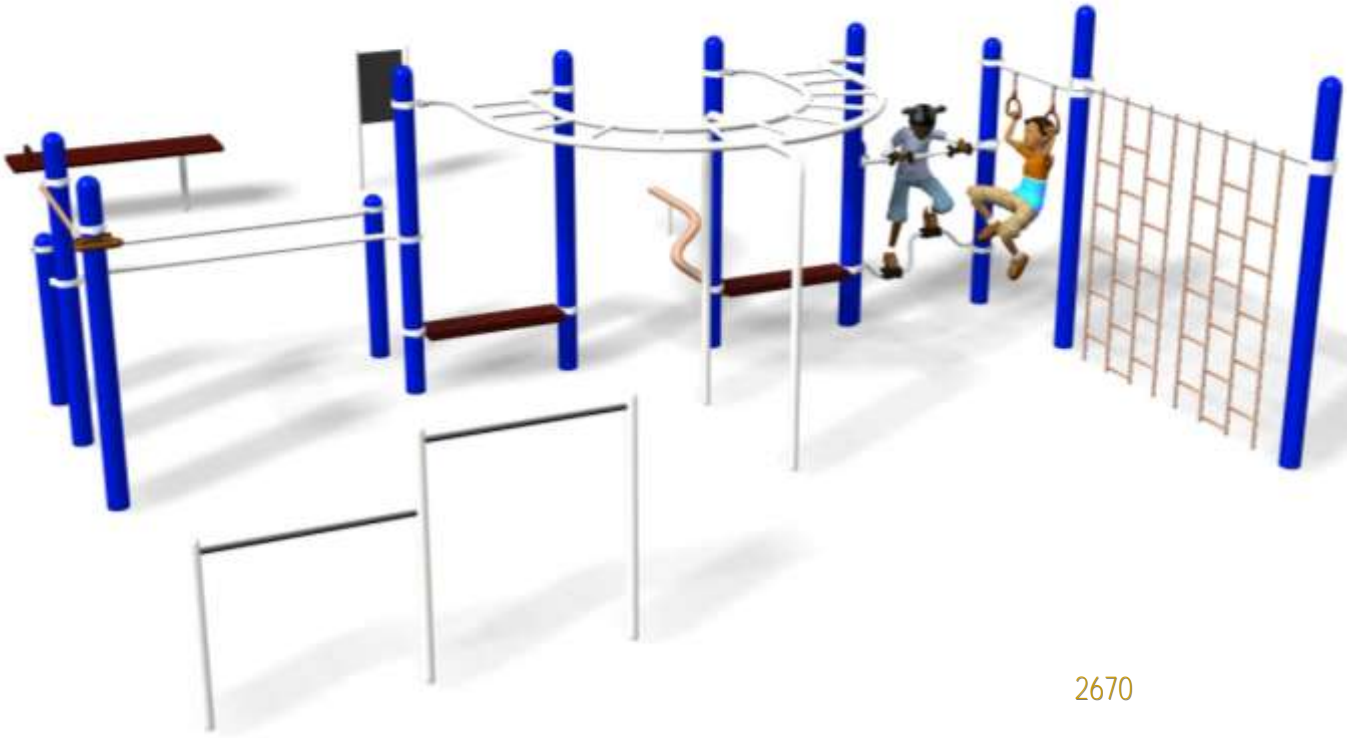

Playscape
Creations

HEALTH & FITNESS

designed & manufactured by:

SLR
landscape
structures™

park
australia

FITCORE

808

950

2670

951

Chin-Up

Step-Up

Sit-Up/Push-Up Bench

Horizontal Ladder