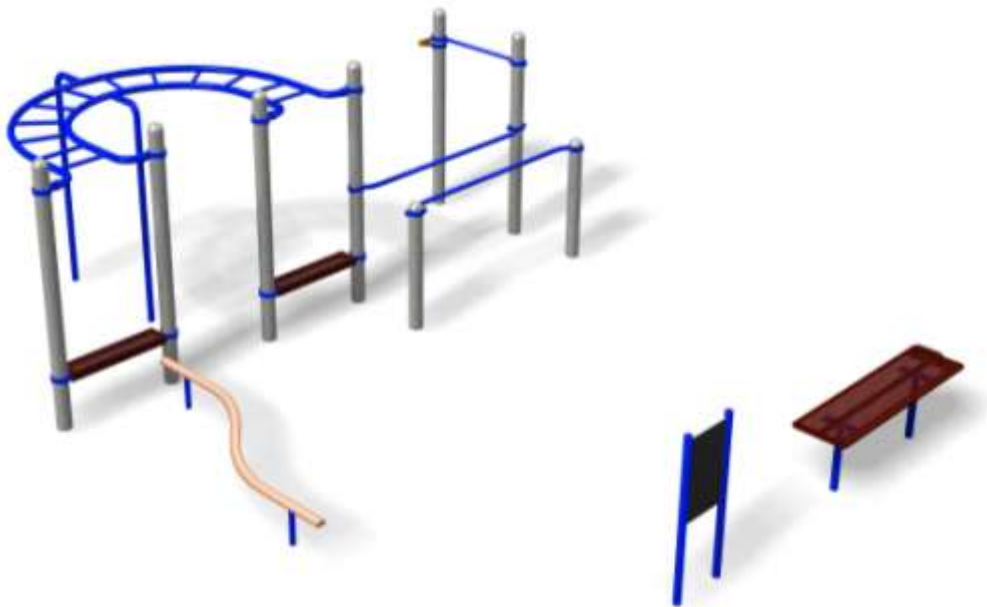

Playscape
Creations

HEALTH & FITNESS

designed & manufactured by:

SLR
landscape
structures™

park
australia

FITCORE

808

950

2670

951

Chin-Up

Step-Up

Sit-Up/Push-Up Bench

Horizontal Ladder