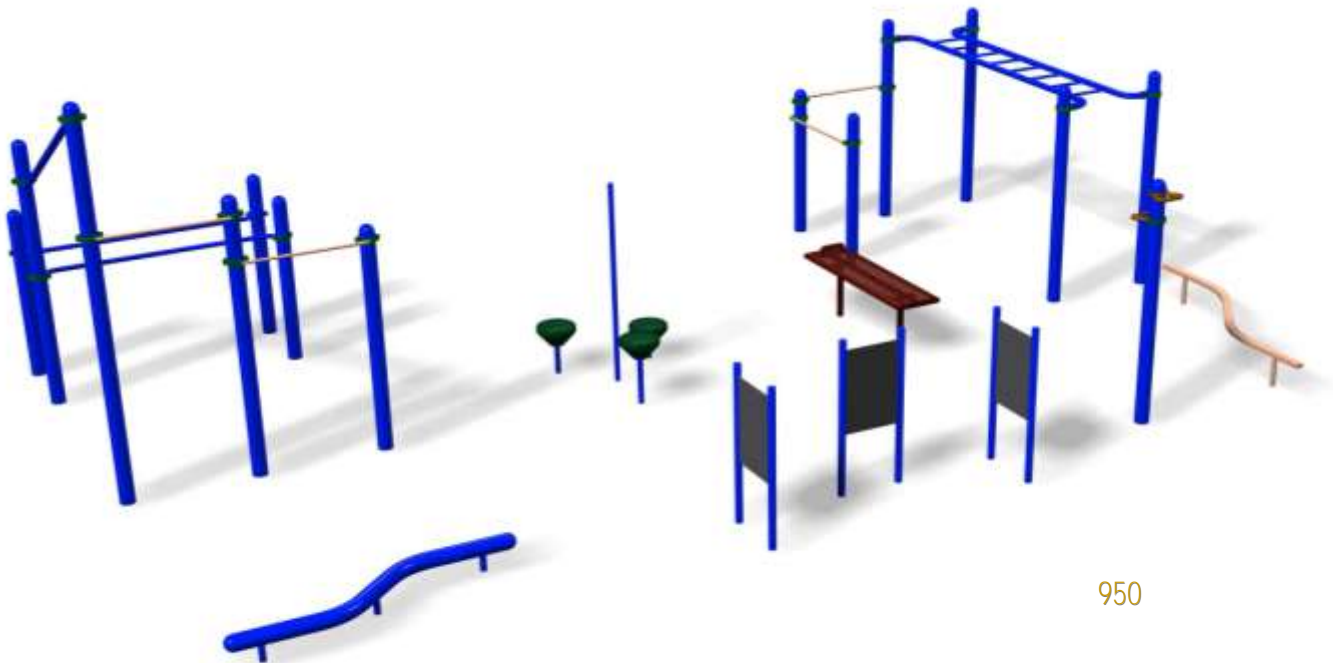

Playscape
Creations

HEALTH & FITNESS

designed & manufactured by:

SLR
landscape
structures™

park
australia

FITCORE

808

950

2670

951

Chin-Up

Step-Up

Sit-Up/Push-Up Bench

Horizontal Ladder