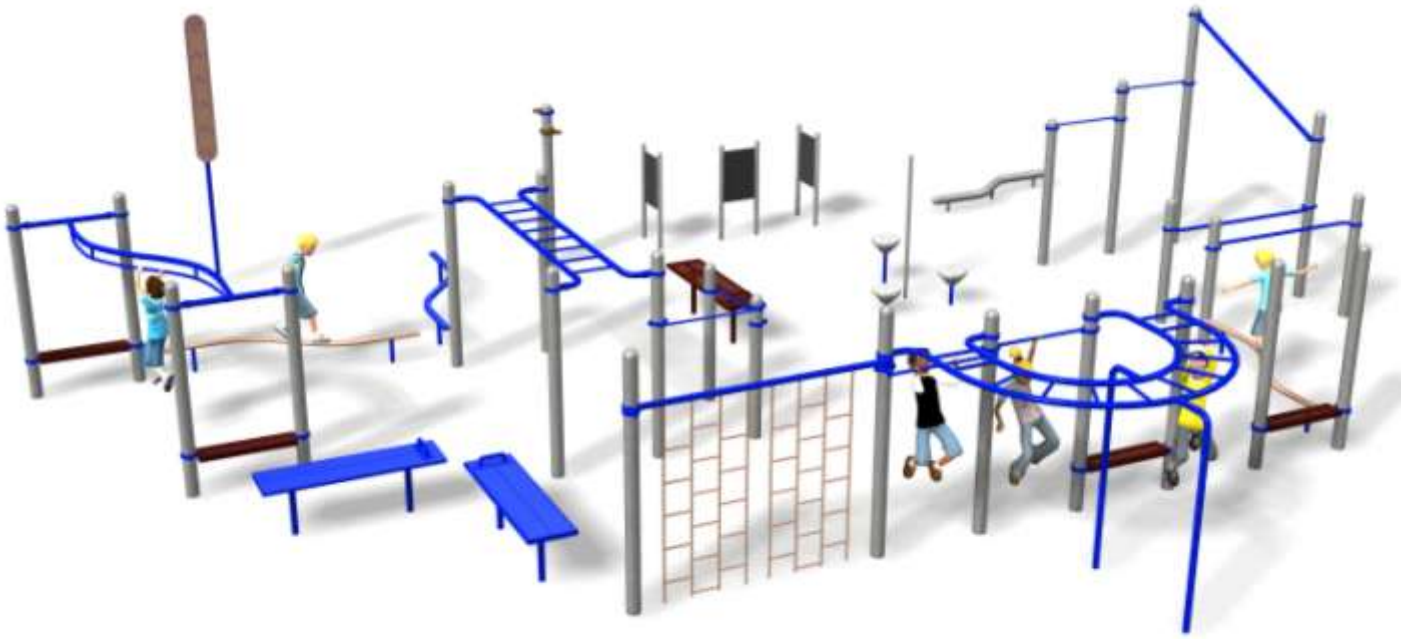

Playscape
Creations

HEALTH & FITNESS

designed & manufactured by:

SLR
landscape
structures™

park
australia

FITCORE

808

950

2670

951

Chin-Up

Step-Up

Sit-Up/Push-Up Bench

Horizontal Ladder