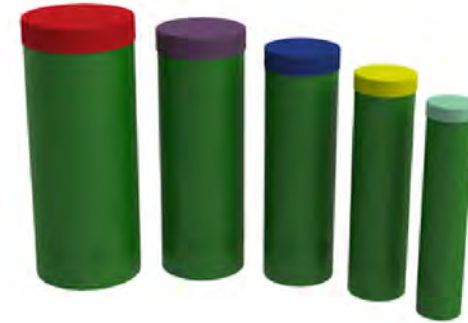

PLAY CAR - \$4,599

DISC AIR JUMPER - \$10,382

DOUBLE WAVE EMBANKMENT SLIDE - \$10,579

SENSORY PLAY

GRANDIOSO CHIMES - \$8,896

TUNED DRUMS - \$7,960

SEASHELLS - FOSSIL DIG - \$1,346

DINOSAUR BONES - FOSSIL DIG - \$1,346